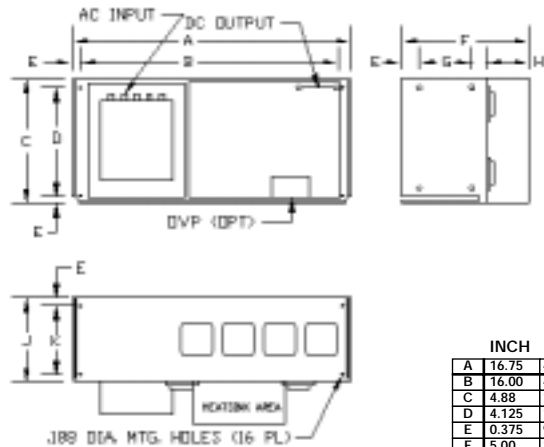

OVERALL SIZE
5.62" x 4.87" x 2.95"

CS CASE

WEIGHT: 6 LBS.

	INCH	mm
A	7.00	177.80
B	6.250	158.75
C	4.87	123.70
D	4.125	104.78
E	0.50	12.70
F	1.250	31.75
G	0.75	19.05
H	0.450	11.43
J	2.75	69.85
K	0.38	9.65

OVERALL SIZE
7.00" x 4.87" x 3.20"

DS CASE

WEIGHT: 7.5 LBS.

	INCH	mm
A	9.00	228.60
B	8.000	203.20
C	0.50	12.70
D	4.87	123.70
E	4.125	104.78
F	1.250	31.75
G	2.75	69.85
H	0.75	19.05
J	0.525	13.34

OVERALL SIZE
9.00" x 4.87" x 3.28"

ES CASE

WEIGHT: 10 LBS.

	INCH	mm
A	14.00	355.60
B	13.000	330.20
C	4.87	123.70
D	4.125	104.78
E	0.50	12.70
F	1.250	31.75
G	0.75	19.05
H	0.650	16.51
J	2.75	69.85

OVERALL SIZE
14.00" x 4.87" x 3.40"

FS CASE

WEIGHT: 19 LBS.

	INCH	mm
A	16.75	425.45
B	16.00	406.40
C	4.88	123.95
D	4.125	104.00
E	0.375	9.53
F	5.00	127.00
G	2.50	63.50
H	1.50	38.10
J	3.50	88.90
K	2.50	63.50

OVERALL SIZE
16.75" x 5.00" x 4.88"