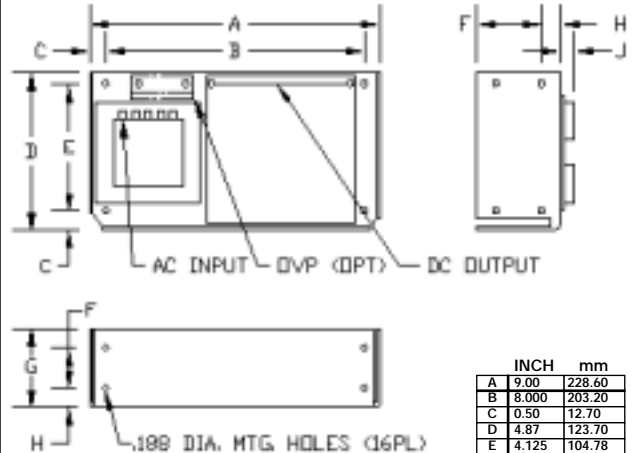

OVERALL SIZE
5.62" x 4.87" x 2.95"

CS CASE

WEIGHT: 6 LBS.

	INCH	mm
A	7.00	177.80
B	6.250	158.75
C	4.87	123.70
D	4.125	104.78
E	0.50	12.70
F	1.250	31.75
G	0.75	19.05
H	0.450	11.43
J	2.75	69.85
K	0.38	9.65

OVERALL SIZE
7.00" x 4.87" x 3.20"

DS CASE

WEIGHT: 7.5 LBS.

	INCH	mm
A	9.00	228.60
B	8.000	203.20
C	0.50	12.70
D	4.87	123.70
E	4.125	104.78
F	1.250	31.75
G	2.75	69.85
H	0.75	19.05
J	0.525	13.34

OVERALL SIZE
9.00" x 4.87" x 3.28"

ES CASE

WEIGHT: 10 LBS.

	INCH	mm
A	14.00	355.60
B	13.000	330.20
C	4.87	123.70
D	4.125	104.78
E	0.50	12.70
F	1.250	31.75
G	0.75	19.05
H	0.650	16.51
J	2.75	69.85

OVERALL SIZE
14.00" x 4.87" x 3.40"

FS CASE

WEIGHT: 19 LBS.

	INCH	mm
A	16.75	425.45
B	16.00	406.40
C	4.88	123.95
D	4.125	104.00
E	0.375	9.53
F	5.00	127.00
G	2.50	63.50
H	1.50	38.10
J	3.50	88.90
K	2.50	63.50

OVERALL SIZE
16.75" x 5.00" x 4.88"