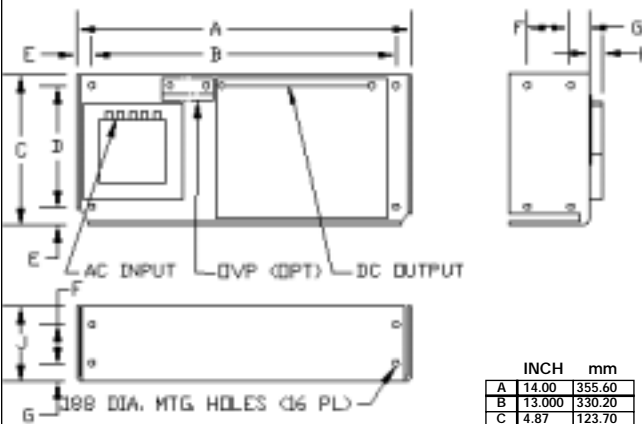

OVERALL SIZE
5.62" x 4.87" x 2.95"

CS CASE

WEIGHT: 6 LBS.

	INCH	mm
A	7.00	177.80
B	6.250	158.75
C	4.87	123.70
D	4.125	104.78
E	0.50	12.70
F	1.250	31.75
G	0.75	19.05
H	0.450	11.43
J	2.75	69.85
K	0.38	9.65

OVERALL SIZE
7.00" x 4.87" x 3.20"

DS CASE

WEIGHT: 7.5 LBS.

	INCH	mm
A	9.00	228.60
B	8.000	203.20
C	0.50	12.70
D	4.87	123.70
E	4.125	104.78
F	1.250	31.75
G	2.75	69.85
H	0.75	19.05
J	0.525	13.34

OVERALL SIZE
9.00" x 4.87" x 3.28"

ES CASE

WEIGHT: 10 LBS.

	INCH	mm
A	14.00	355.60
B	13.000	330.20
C	4.87	123.70
D	4.125	104.78
E	0.50	12.70
F	1.250	31.75
G	0.75	19.05
H	0.650	16.51
J	2.75	69.85

OVERALL SIZE
14.00" x 4.87" x 3.40"

FS CASE

WEIGHT: 19 LBS.

	INCH	mm
A	16.75	425.45
B	16.00	406.40
C	4.88	123.95
D	4.125	104.00
E	0.375	9.53
F	5.00	127.00
G	2.50	63.50
H	1.50	38.10
J	3.50	88.90
K	2.50	63.50

OVERALL SIZE
16.75" x 5.00" x 4.88"