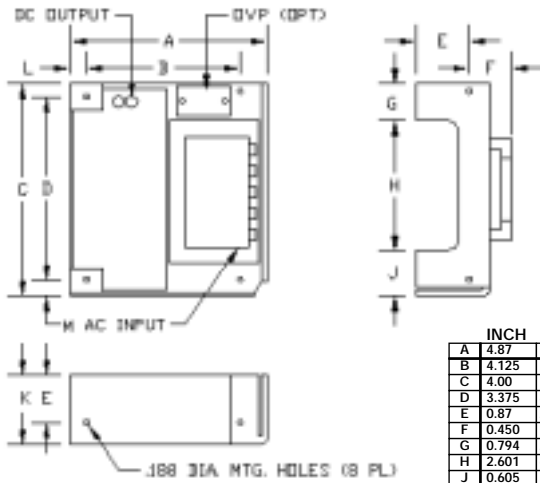

AS CASE / AA CASE

WEIGHT: 2 LBS.

	INCH	mm
A	4.87	123.70
B	4.125	104.80
C	4.00	101.60
D	3.375	86.73
E	0.87	22.10
F	0.450	11.43
G	0.794	20.20
H	2.601	66.07
J	0.605	15.37
K	1.62	41.15
L	0.250	6.35
M	0.375	9.53

OVERALL SIZE
4.87" x 4.00" x 2.07"