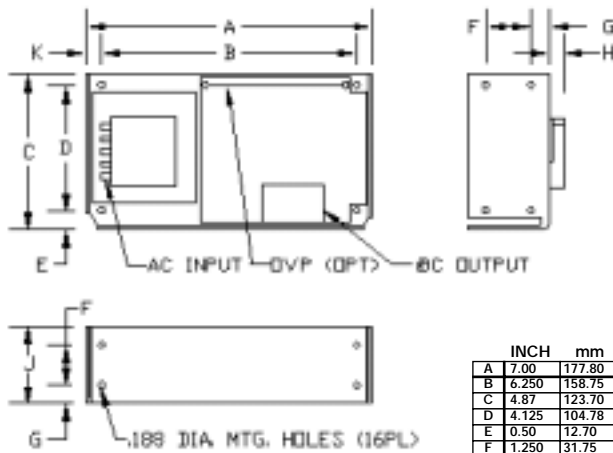

OVERALL SIZE
4.87" x 4.00" x 2.07"

BS CASE

WEIGHT: 4 LBS.

	INCH	mm
A	4.87	123.70
B	4.125	104.78
C	0.25	6.35
D	5.62	142.75
E	4.875	123.83
F	0.50	12.70
G	2.50	63.50
H	1.250	31.75
J	0.75	19.05
K	0.450	11.43
L	2.85	72.39
M	1.025	26.04
N	0.665	16.89

OVERALL SIZE
5.62" x 4.87" x 2.95"

CS CASE

WEIGHT: 6 LBS.

	INCH	mm
A	7.00	177.80
B	6.250	158.75
C	4.87	123.70
D	4.125	104.78
E	0.50	12.70
F	1.250	31.75
G	0.75	19.05
H	0.450	11.43
J	2.75	69.85
K	0.38	9.65

OVERALL SIZE
7.00" x 4.87" x 3.20"

DS CASE

WEIGHT: 7.5 LBS.

	INCH	mm
A	9.00	228.60
B	8.000	203.20
C	0.50	12.70
D	4.87	123.70
E	4.125	104.78
F	1.250	31.75
G	2.75	69.85
H	0.75	19.05
J	0.525	13.34

OVERALL SIZE
9.00" x 4.87" x 3.28"

	INCH	mm
A	16.75	425.45
B	16.00	406.40
C	4.88	123.95
D	4.125	104.00
E	0.375	9.53
F	5.00	127.00
G	2.50	63.50
H	1.50	38.10
J	3.50	88.90
K	2.50	63.50

OVERALL SIZE
16.75" x 5.00" x 4.88"