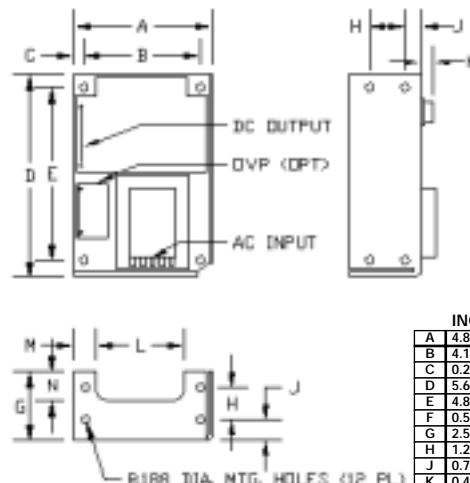

AS CASE / AA CASE

WEIGHT: 2 LBS.

	INCH	mm
A	4.87	123.70
B	4.125	104.80
C	4.00	101.60
D	3.375	86.73
E	0.87	22.10
F	0.450	11.43
G	0.794	20.20
H	2.601	66.07
J	0.605	15.37
K	1.62	41.15
L	0.250	6.35
M	0.375	9.53

OVERALL SIZE
4.87" x 4.00" x 2.07"

BS CASE

WEIGHT: 4 LBS.

	INCH	mm
A	4.87	123.70
B	4.125	104.78
C	0.25	6.35
D	5.62	142.75
E	4.875	123.83
F	0.50	12.70
G	2.50	63.50
H	1.250	31.75
J	0.75	19.05
K	0.450	11.43
L	2.85	72.39
M	1.025	26.04
N	0.665	16.89

OVERALL SIZE
5.62" x 4.87" x 2.95"

CS CASE

WEIGHT: 6 LBS.

	INCH	mm
A	7.00	177.80
B	6.250	158.75
C	4.87	123.70
D	4.125	104.78
E	0.50	12.70
F	1.250	31.75
G	0.75	19.05
H	0.450	11.43
J	2.75	69.85
K	0.38	9.65

OVERALL SIZE
7.00" x 4.87" x 3.20"

DS CASE

WEIGHT: 7.5 LBS.

	INCH	mm
A	9.00	228.60
B	8.000	203.20
C	0.50	12.70
D	4.87	123.70
E	4.125	104.78
F	1.250	31.75
G	2.75	69.85
H	0.75	19.05
J	0.525	13.34

OVERALL SIZE
9.00" x 4.87" x 3.28"