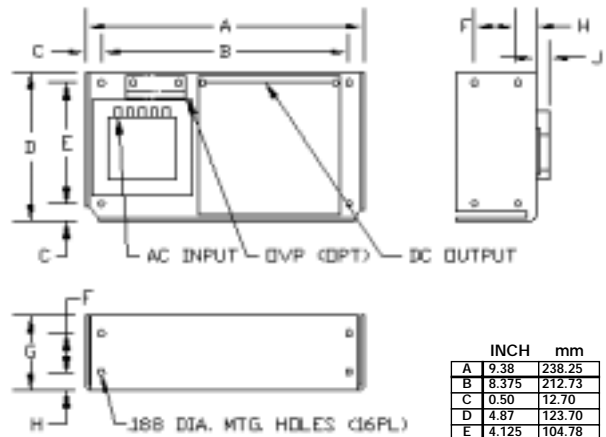

**AD CASE
AT CASE**

WEIGHT: 2 LBS.

	INCH	mm
A	4.00	101.60
B	3.375	85.73
C	6.50	165.10
D	5.750	146.05
E	0.75	19.05
F	0.450	11.43
G	1.62	41.15
H	0.25	6.35
J	0.50	12.70
K	0.955	24.26
L	2.37	60.20
M	0.57	14.48

OVERALL SIZE
6.50" x 4.00" x 2.07"

BD CASE

WEIGHT: 4 LBS.

	INCH	mm
A	4.87	123.70
B	4.125	104.78
C	0.25	6.35
D	7.00	177.80
E	6.250	158.75
F	0.50	12.70
G	1.250	31.75
H	2.50	63.50
J	0.75	19.05
K	0.450	11.43
L	0.665	16.89
M	1.025	26.03
N	2.85	72.39

OVERALL SIZE
7.00" x 4.87" x 2.95"

GS CASE

WEIGHT: 10 LBS.

OVERALL SIZE
15.7" x 11" x 6.5"

CD CASE

WEIGHT: 7 LBS.

	INCH	mm
A	9.38	238.25
B	8.375	212.73
C	0.50	12.70
D	4.87	123.70
E	4.125	104.78
F	1.250	31.75
G	2.75	69.85
H	0.75	19.05
J	0.525	13.34

OVERALL SIZE
9.38" x 4.87" x 3.28"

ED CASE

WEIGHT: 10 LBS.

	INCH	mm
A	14.00	355.60
B	13.000	330.20
C	4.87	123.70
D	4.125	104.78
E	0.50	12.70
F	1.250	31.75
G	0.75	19.05
H	0.650	16.51
J	2.75	69.85

OVERALL SIZE
14.00" x 4.87" x 3.40"