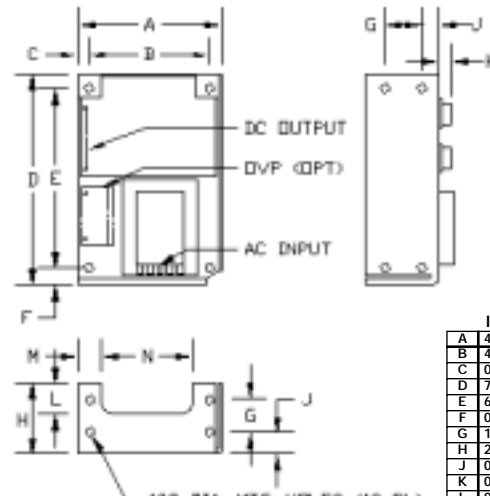

**AD CASE
AT CASE**

WEIGHT: 2 LBS.

	INCH	mm
A	4.00	101.60
B	3.375	85.73
C	6.50	165.10
D	5.750	146.05
E	0.75	19.05
F	0.450	11.43
G	1.62	41.15
H	0.25	6.35
J	0.50	12.70
K	0.955	24.26
L	2.37	60.20
M	0.57	14.48

OVERALL SIZE
6.50" x 4.00" x 2.07"

BD CASE

WEIGHT: 4 LBS.

	INCH	mm
A	4.87	123.70
B	4.125	104.78
C	0.25	6.35
D	7.00	177.80
E	6.250	158.75
F	0.50	12.70
G	1.250	31.75
H	2.50	63.50
J	0.75	19.05
K	0.450	11.43
L	0.665	16.89
M	1.025	26.03
N	2.85	72.39

OVERALL SIZE
7.00" x 4.87" x 2.95"

GS CASE

WEIGHT: 10 LBS.

OVERALL SIZE
15.7" x 11" x 6.5"

CD CASE

WEIGHT: 7 LBS.

	INCH	mm
A	9.38	238.25
B	8.375	212.73
C	0.50	12.70
D	4.87	123.70
E	4.125	104.78
F	1.250	31.75
G	2.75	69.85
H	0.75	19.05
J	0.525	13.34

OVERALL SIZE
9.38" x 4.87" x 3.28"

ED CASE

WEIGHT: 10 LBS.

	INCH	mm
A	14.00	355.60
B	13.000	330.20
C	4.87	123.70
D	4.125	104.78
E	0.50	12.70
F	1.250	31.75
G	0.75	19.05
H	0.650	16.51
J	2.75	69.85

OVERALL SIZE
14.00" x 4.87" x 3.40"