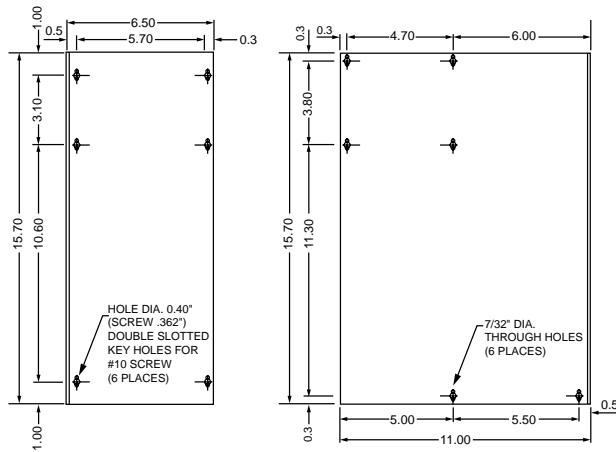

**AD CASE
AT CASE**

WEIGHT: 2 LBS.

	INCH	mm
A	4.00	101.60
B	3.375	85.73
C	6.50	165.10
D	5.750	146.05
E	0.75	19.05
F	0.450	11.43
G	1.62	41.15
H	0.25	6.35
J	0.50	12.70
K	0.955	24.26
L	2.37	60.20
M	0.57	14.48

OVERALL SIZE
6.50" x 4.00" x 2.07"

BD CASE

WEIGHT: 4 LBS.

	INCH	mm
A	4.87	123.70
B	4.125	104.78
C	0.25	6.35
D	7.00	177.80
E	6.250	158.75
F	0.50	12.70
G	1.250	31.75
H	2.50	63.50
J	0.75	19.05
K	0.450	11.43
L	0.665	16.89
M	1.025	26.03
N	2.85	72.39

OVERALL SIZE
7.00" x 4.87" x 2.95"

GS CASE

WEIGHT: 10 LBS.

OVERALL SIZE
15.7" x 11" x 6.5"

CD CASE

WEIGHT: 7 LBS.

	INCH	mm
A	9.38	238.25
B	8.375	212.73
C	0.50	12.70
D	4.87	123.70
E	4.125	104.78
F	1.250	31.75
G	2.75	69.85
H	0.75	19.05
J	0.525	13.34

OVERALL SIZE
9.38" x 4.87" x 3.28"

ED CASE

WEIGHT: 10 LBS.

	INCH	mm
A	14.00	355.60
B	13.000	330.20
C	4.87	123.70
D	4.125	104.78
E	0.50	12.70
F	1.250	31.75
G	0.75	19.05
H	0.650	16.51
J	2.75	69.85

OVERALL SIZE
14.00" x 4.87" x 3.40"