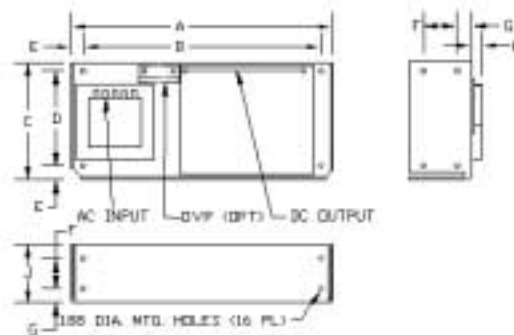

**AD CASE
AT CASE**

WEIGHT: 2 LBS.

	INCH	mm
A	4.00	101.60
B	3.375	85.73
C	6.50	165.10
D	5.750	146.05
E	0.75	19.05
F	0.450	11.43
G	1.62	41.15
H	0.25	6.35
J	0.50	12.70
K	0.955	24.26
L	2.37	60.20
M	0.57	14.48

OVERALL SIZE
6.50" x 4.00" x 2.07"

BD CASE

WEIGHT: 4 LBS.

	INCH	mm
A	4.87	123.70
B	4.125	104.78
C	0.25	6.35
D	7.00	177.80
E	6.250	158.75
F	0.50	12.70
G	1.250	31.75
H	2.50	63.50
J	0.75	19.05
K	0.450	11.43
L	0.665	16.89
M	1.025	26.03
N	2.85	72.39

OVERALL SIZE
7.00" x 4.87" x 2.95"

GS CASE

WEIGHT: 10 LBS.

OVERALL SIZE
15.7" x 11" x 6.5"

CD CASE

WEIGHT: 7 LBS.

	INCH	mm
A	9.38	238.25
B	8.375	212.73
C	0.50	12.70
D	4.87	123.70
E	4.125	104.78
F	1.250	31.75
G	2.75	69.85
H	0.75	19.05
J	0.525	13.34

OVERALL SIZE
9.38" x 4.87" x 3.28"

ED CASE

WEIGHT: 10 LBS.

	INCH	mm
A	14.00	355.60
B	13.000	330.20
C	4.87	123.70
D	4.125	104.78
E	0.50	12.70
F	1.250	31.75
G	0.75	19.05
H	0.650	16.51
J	2.75	69.85

OVERALL SIZE
14.00" x 4.87" x 3.40"