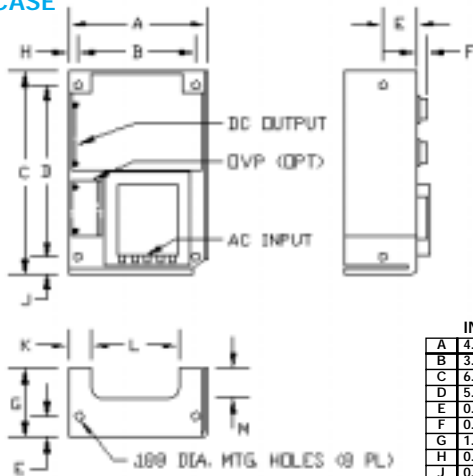

**AD CASE
AT CASE**

WEIGHT: 2 LBS.

	INCH	mm
A	4.00	101.60
B	3.375	85.73
C	6.50	165.10
D	5.750	146.05
E	0.75	19.05
F	0.450	11.43
G	1.62	41.15
H	0.25	6.35
J	0.50	12.70
K	0.955	24.26
L	2.37	60.20
M	0.57	14.48

OVERALL SIZE
6.50" x 4.00" x 2.07"

BD CASE

WEIGHT: 4 LBS.

	INCH	mm
A	4.87	123.70
B	4.125	104.78
C	0.25	6.35
D	7.00	177.80
E	6.250	158.75
F	0.50	12.70
G	1.250	31.75
H	2.50	63.50
J	0.75	19.05
K	0.450	11.43
L	0.665	16.89
M	1.025	26.03
N	2.85	72.39

OVERALL SIZE
7.00" x 4.87" x 2.95"

GS CASE

WEIGHT: 10 LBS.

OVERALL SIZE
15.7" x 11" x 6.5"

CD CASE

WEIGHT: 7 LBS.

	INCH	mm
A	9.38	238.25
B	8.375	212.73
C	0.50	12.70
D	4.87	123.70
E	4.125	104.78
F	1.250	31.75
G	2.75	69.85
H	0.75	19.05
J	0.525	13.34

OVERALL SIZE
9.38" x 4.87" x 3.28"

ED CASE

WEIGHT: 10 LBS.

	INCH	mm
A	14.00	355.60
B	13.000	330.20
C	4.87	123.70
D	4.125	104.78
E	0.50	12.70
F	1.250	31.75
G	0.75	19.05
H	0.650	16.51
J	2.75	69.85

OVERALL SIZE
14.00" x 4.87" x 3.40"