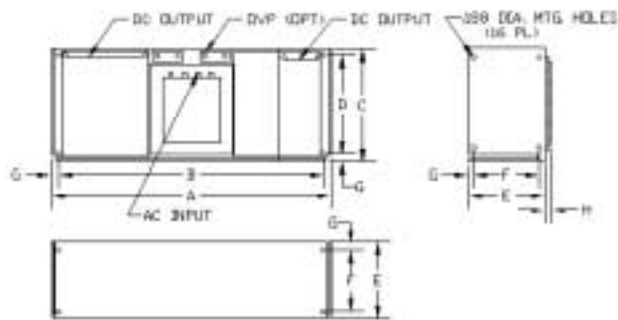

BT CASE

WEIGHT: 5 LBS.

INCH	mm	
A	10.25	260.35
B	9.250	234.95
C	0.50	12.70
D	4.00	101.60
E	3.375	85.73
F	0.37	9.40
G	1.250	31.75
H	0.75	19.05
J	0.450	11.43
K	2.50	63.50

OVERALL SIZE
10.25" x 4.00" x 2.95"

CT CASE

WEIGHT: 8 LBS.

INCH	mm	
A	11.00	279.40
B	7.50	190.50
C	3.00	76.20
D	4.87	123.70
E	4.125	104.78
F	0.50	12.70
G	1.250	31.75
H	0.75	19.05
J	0.525	13.34
K	2.75	69.85

OVERALL SIZE
11.00" x 4.87" x 3.28"

DT CASE

WEIGHT: 7.5 LBS.

INCH	mm	
A	9.00	228.60
B	8.000	203.20
C	0.50	12.70
D	4.87	123.70
E	4.125	104.78
F	1.250	31.75
G	2.75	69.85
H	0.75	19.05
J	0.525	13.34

OVERALL SIZE
9.00" x 4.87" x 3.28"

FT CASE

WEIGHT: 12 LBS.

INCH	mm	
A	15.00	381.00
B	14.00	355.60
C	4.88	123.95
D	4.13	104.90
E	3.75	95.25
F	2.50	63.50
G	0.50	12.70
H	0.80	20.32

OVERALL SIZE
15.00" x 4.88" x 4.55"