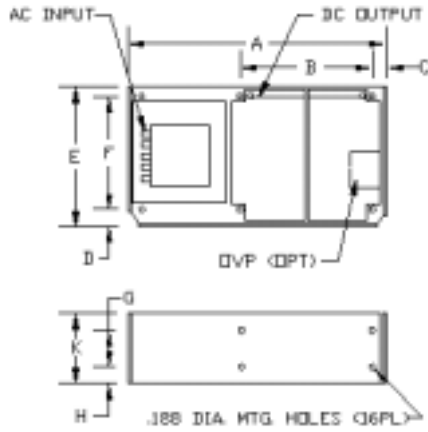

ET CASE

WEIGHT: 9 LBS.

INCH	mm	
A	11.00	279.40
B	7.00	177.80
C	0.50	12.70
D	0.25	6.35
E	4.87	123.70
F	4.125	104.78
G	1.250	31.75
H	0.75	19.05
J	0.450	11.43
K	2.75	69.85

OVERALL SIZE
11.00" x 4.87" x 3.20"

BT CASE

WEIGHT: 5 LBS.

INCH	mm	
A	10.25	260.35
B	9.250	234.95
C	0.50	12.70
D	4.00	101.60
E	3.375	85.73
F	0.37	9.40
G	1.250	31.75
H	0.75	19.05
J	0.450	11.43
K	2.50	63.50

OVERALL SIZE
10.25" x 4.00" x 2.95"

DT CASE

WEIGHT: 7.5 LBS.

INCH	mm	
A	9.00	228.60
B	8.000	203.20
C	0.50	12.70
D	4.87	123.70
E	4.125	104.78
F	1.250	31.75
G	2.75	69.85
H	0.75	19.05
J	0.525	13.34

OVERALL SIZE
9.00" x 4.87" x 3.28"

FT CASE

WEIGHT: 12 LBS.

INCH	mm	
A	15.00	381.00
B	14.00	355.60
C	4.88	123.95
D	4.13	104.90
E	3.75	95.25
F	2.50	63.50
G	0.50	12.70
H	0.80	20.32

OVERALL SIZE
15.00" x 4.88" x 4.55"