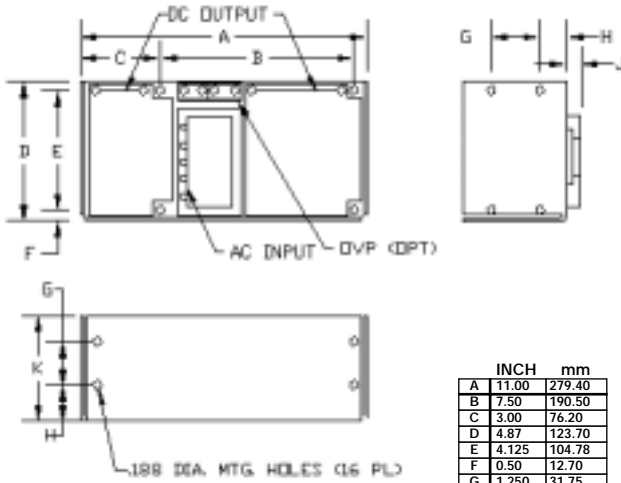

BT CASE

WEIGHT: 5 LBS.

INCH	mm	
A	10.25	260.35
B	9.250	234.95
C	0.50	12.70
D	4.00	101.60
E	3.375	85.73
F	0.37	9.40
G	1.250	31.75
H	0.75	19.05
J	0.450	11.43
K	2.50	63.50

OVERALL SIZE
10.25" x 4.00" x 2.95"

CT CASE

WEIGHT: 8 LBS.

INCH	mm	
A	11.00	279.40
B	7.50	190.50
C	3.00	76.20
D	4.87	123.70
E	4.125	104.78
F	0.50	12.70
G	1.250	31.75
H	0.75	19.05
J	0.525	13.34
K	2.75	69.85

OVERALL SIZE
11.00" x 4.87" x 3.28"

DT CASE

WEIGHT: 7.5 LBS.

INCH	mm	
A	9.00	228.60
B	8.000	203.20
C	0.50	12.70
D	4.87	123.70
E	4.125	104.78
F	1.250	31.75
G	2.75	69.85
H	0.75	19.05
J	0.525	13.34

OVERALL SIZE
9.00" x 4.87" x 3.28"

FT CASE

WEIGHT: 12 LBS.

INCH	mm	
A	15.00	381.00
B	14.00	355.60
C	4.88	123.95
D	4.13	104.90
E	3.75	95.25
F	2.50	63.50
G	0.50	12.70
H	0.80	20.32

OVERALL SIZE
15.00" x 4.88" x 4.55"