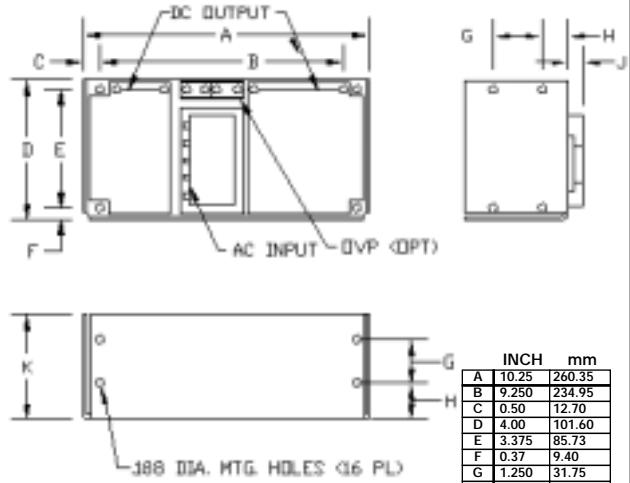

ET CASE

WEIGHT: 9 LBS.

INCH	mm	
A	11.00	279.40
B	7.00	177.80
C	0.50	12.70
D	0.25	6.35
E	4.87	123.70
F	4.125	104.78
G	1.250	31.75
H	0.75	19.05
J	0.450	11.43
K	2.75	69.85

OVERALL SIZE
11.00" x 4.87" x 3.20"

BT CASE

WEIGHT: 5 LBS.

INCH	mm	
A	10.25	260.35
B	9.250	234.95
C	0.50	12.70
D	4.00	101.60
E	3.375	85.73
F	0.37	9.40
G	1.250	31.75
H	0.75	19.05
J	0.450	11.43
K	2.50	63.50

OVERALL SIZE
10.25" x 4.00" x 2.95"

DT CASE

WEIGHT: 7.5 LBS.

INCH	mm	
A	9.00	228.60
B	8.000	203.20
C	0.50	12.70
D	4.87	123.70
E	4.125	104.78
F	1.250	31.75
G	2.75	69.85
H	0.75	19.05
J	0.525	13.34

OVERALL SIZE
9.00" x 4.87" x 3.28"

FT CASE

WEIGHT: 12 LBS.

INCH	mm	
A	15.00	381.00
B	14.00	355.60
C	4.88	123.95
D	4.13	104.90
E	3.75	95.25
F	2.50	63.50
G	0.50	12.70
H	0.80	20.32

OVERALL SIZE
15.00" x 4.88" x 4.55"