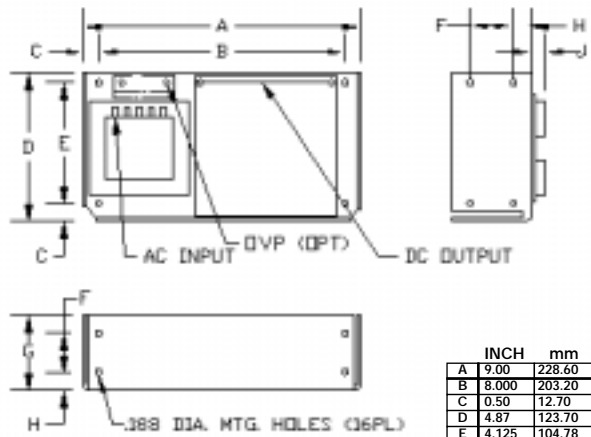

BT CASE

WEIGHT: 5 LBS.

INCH	mm	
A	10.25	260.35
B	9.250	234.95
C	0.50	12.70
D	4.00	101.60
E	3.375	85.73
F	0.37	9.40
G	1.250	31.75
H	0.75	19.05
J	0.450	11.43
K	2.50	63.50

OVERALL SIZE
10.25" x 4.00" x 2.95"

CT CASE

WEIGHT: 8 LBS.

INCH	mm	
A	11.00	279.40
B	7.50	190.50
C	3.00	76.20
D	4.87	123.70
E	4.125	104.78
F	0.50	12.70
G	1.250	31.75
H	0.75	19.05
J	0.525	13.34
K	2.75	69.85

OVERALL SIZE
11.00" x 4.87" x 3.28"

DT CASE

WEIGHT: 7.5 LBS.

INCH	mm	
A	9.00	228.60
B	8.000	203.20
C	0.50	12.70
D	4.87	123.70
E	4.125	104.78
F	1.250	31.75
G	2.75	69.85
H	0.75	19.05
J	0.525	13.34

OVERALL SIZE
9.00" x 4.87" x 3.28"

FT CASE

WEIGHT: 12 LBS.

INCH	mm	
A	15.00	381.00
B	14.00	355.60
C	4.88	123.95
D	4.13	104.90
E	3.75	95.25
F	2.50	63.50
G	0.50	12.70
H	0.80	20.32

OVERALL SIZE
15.00" x 4.88" x 4.55"